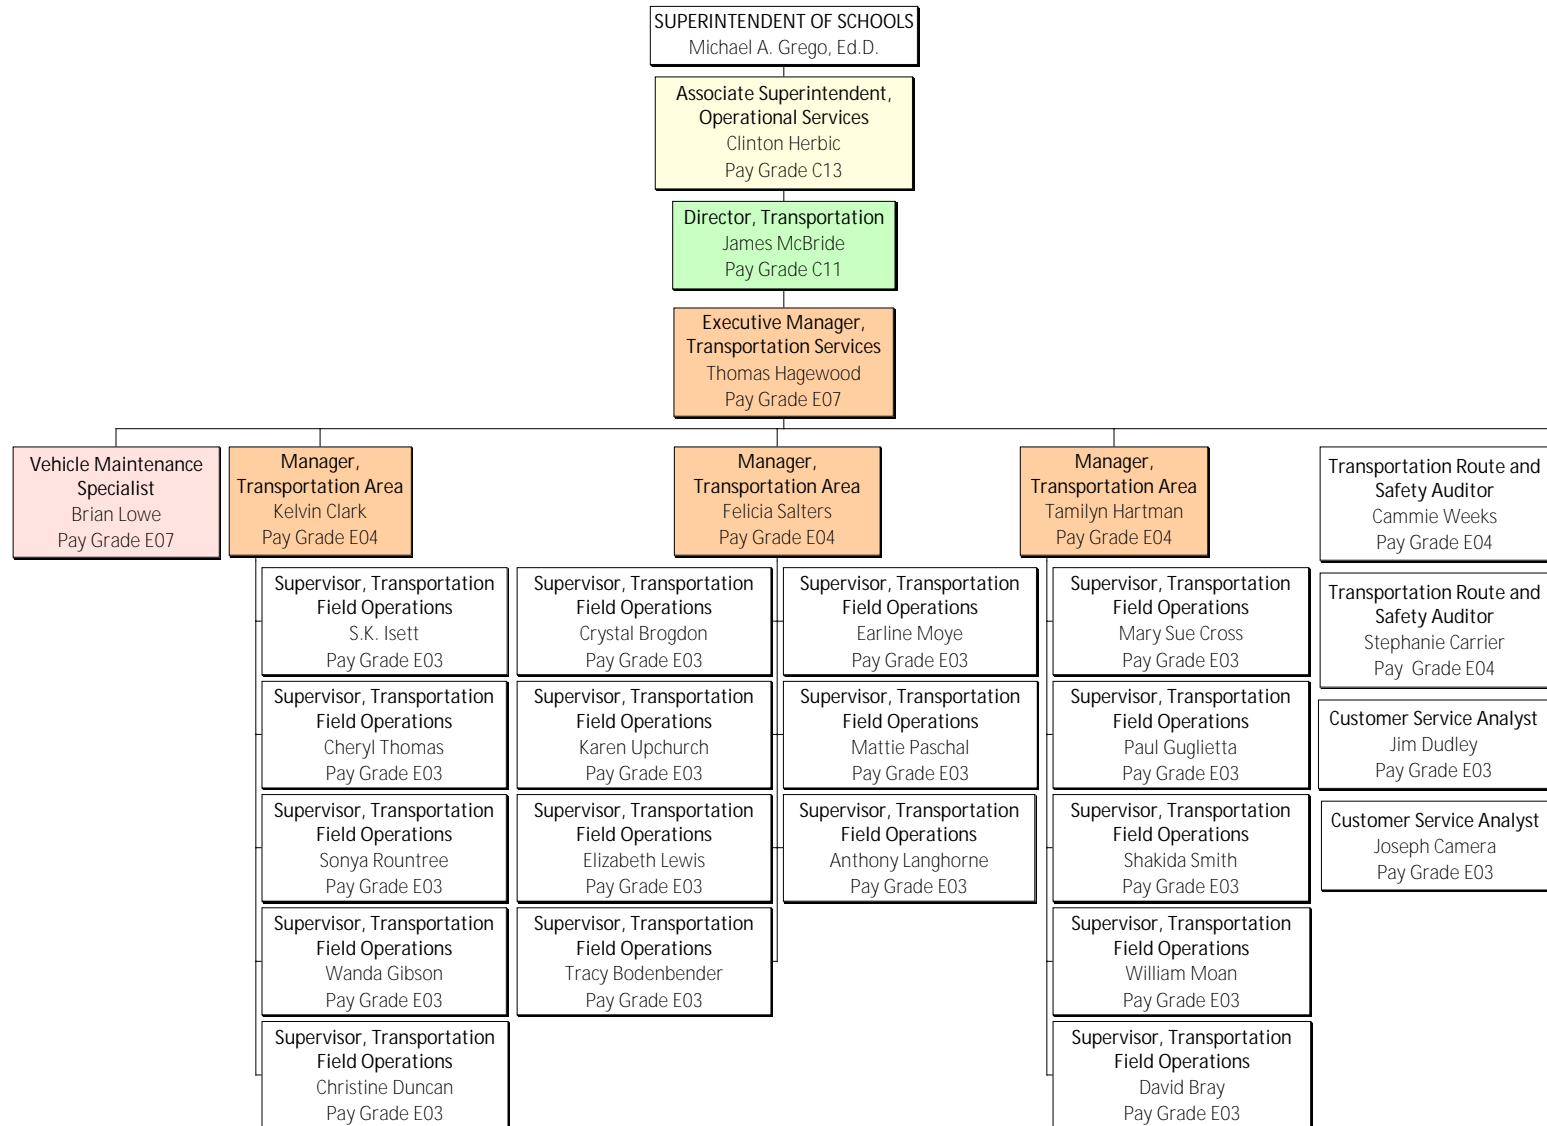

Teaching and Learning Services High School Education

Teaching and Learning Services

Career, Technical, and Adult Education

Pinellas Technical College Clearwater Campus

Pinellas Technical College St. Petersburg Campus

Teaching and Learning Services Exceptional Student Education

Teaching and Learning Services Assessment, Accountability, and Research

Finance and Business Services

Operational Services

Operational Services Facilities Design and Construction

Operational Services Transportation

Operational Services Maintenance

Operational Services Food and Nutrition

Student and Community Services

Human Resources Services

Area Superintendents