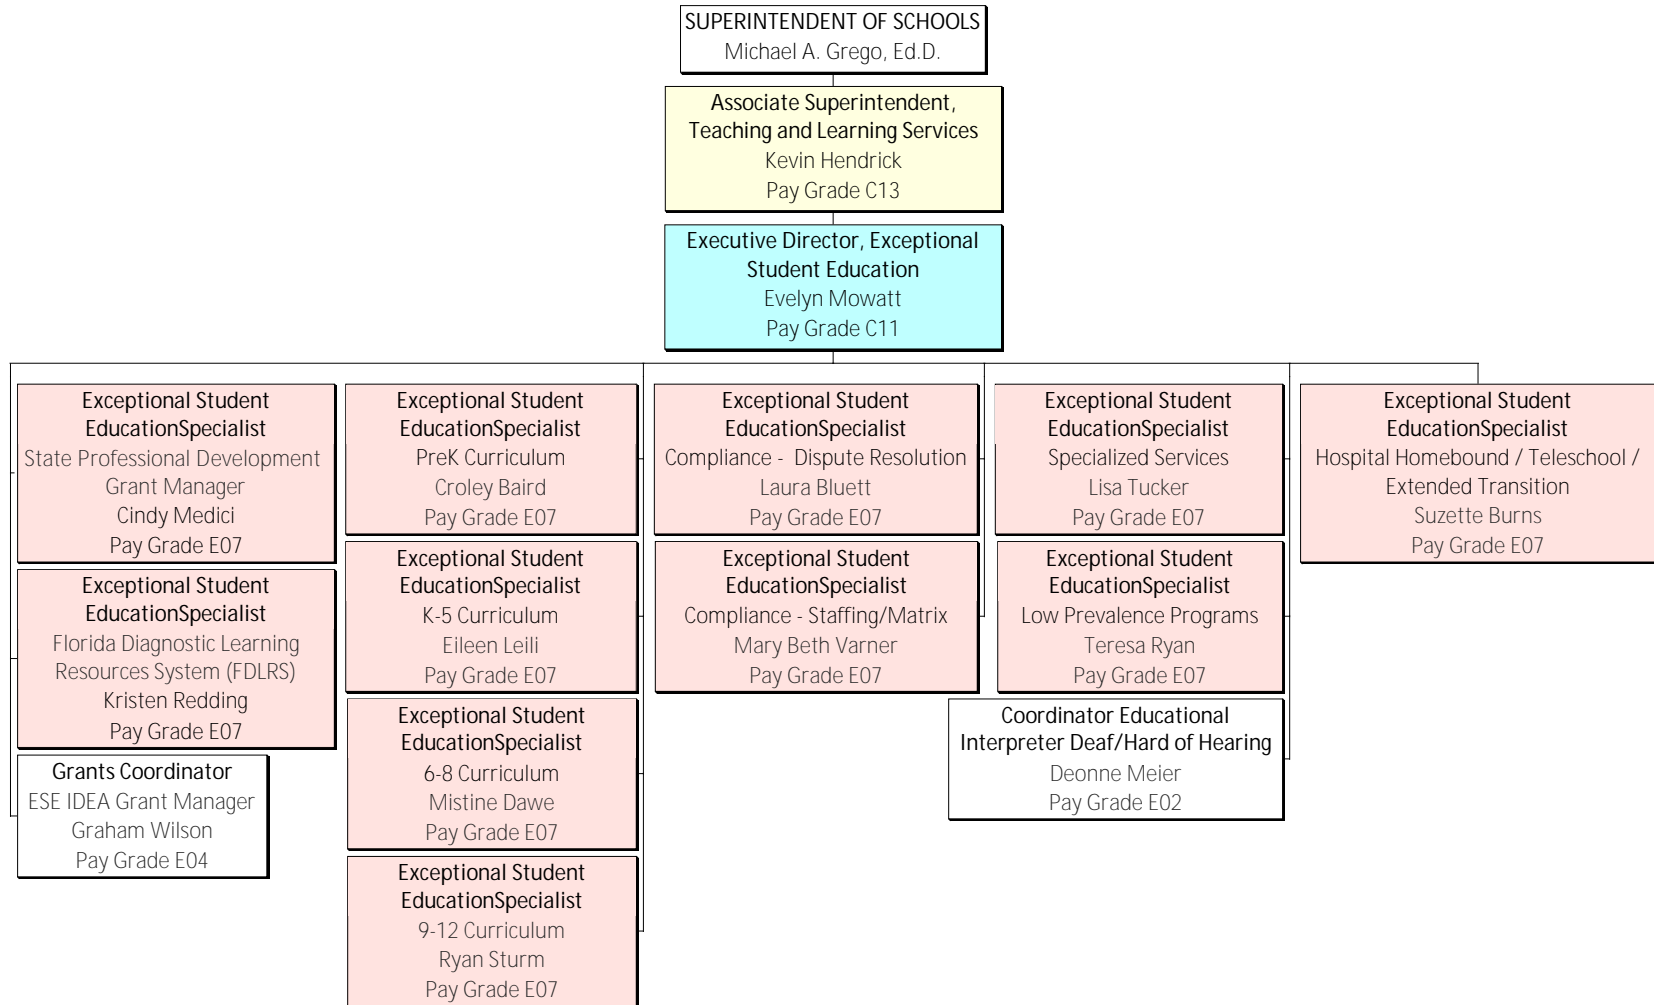

Teaching and Learning Services High School Education

Teaching and Learning Services

Career, Technical, and Adult Education

Pinellas Technical College Clearwater Campus

Pinellas Technical College St. Petersburg Campus

Teaching and Learning Services Exceptional Student Education

Teaching and Learning Services Assessment, Accountability, and Research

Finance and Business Services

Operational Services

Operational Services Facilities Design and Construction

Operational Services Transportation

Operational Services Maintenance

Operational Services Food and Nutrition

Student and Community Services

Human Resources Services

Area Superintendents